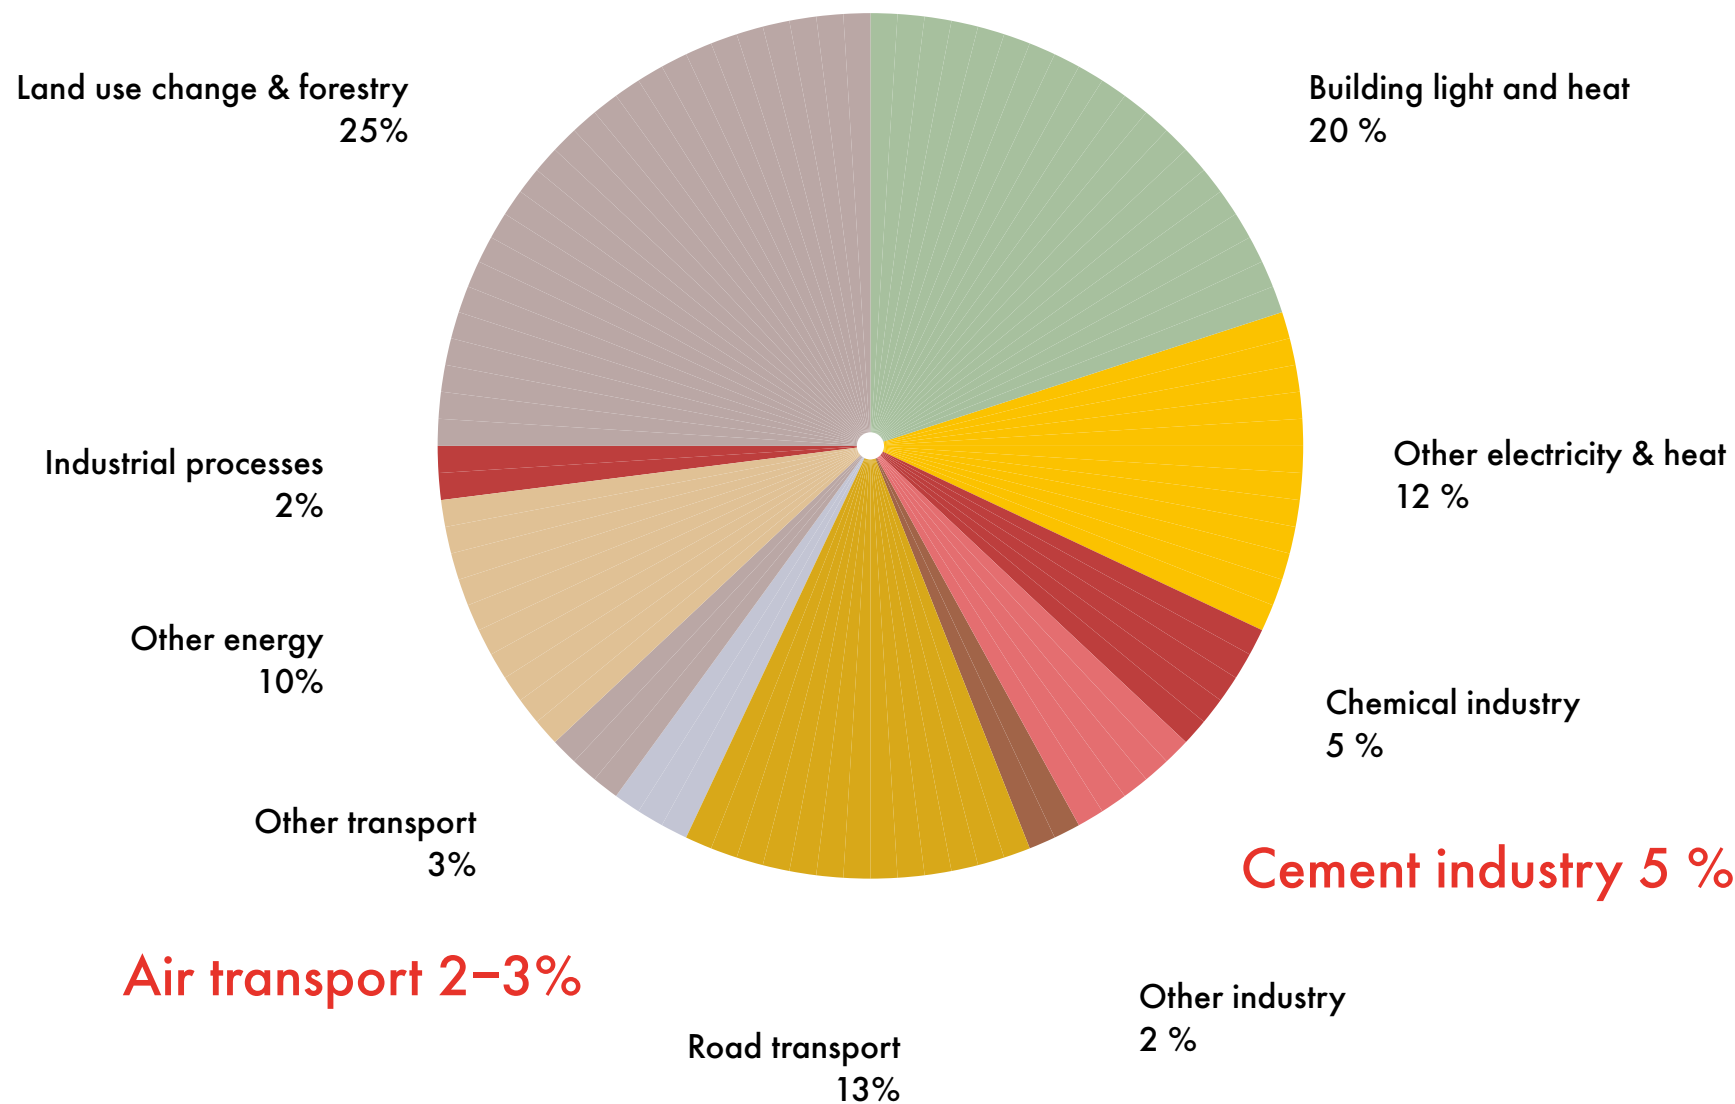

Folkhem

80% CO₂

Folkhem

20% CO₂

If Europe increased wood construction from 10 to 11% this would account for

25%

of the Kyoto protocol emission reduction targets set for the EU.

Global CO₂ emissions*