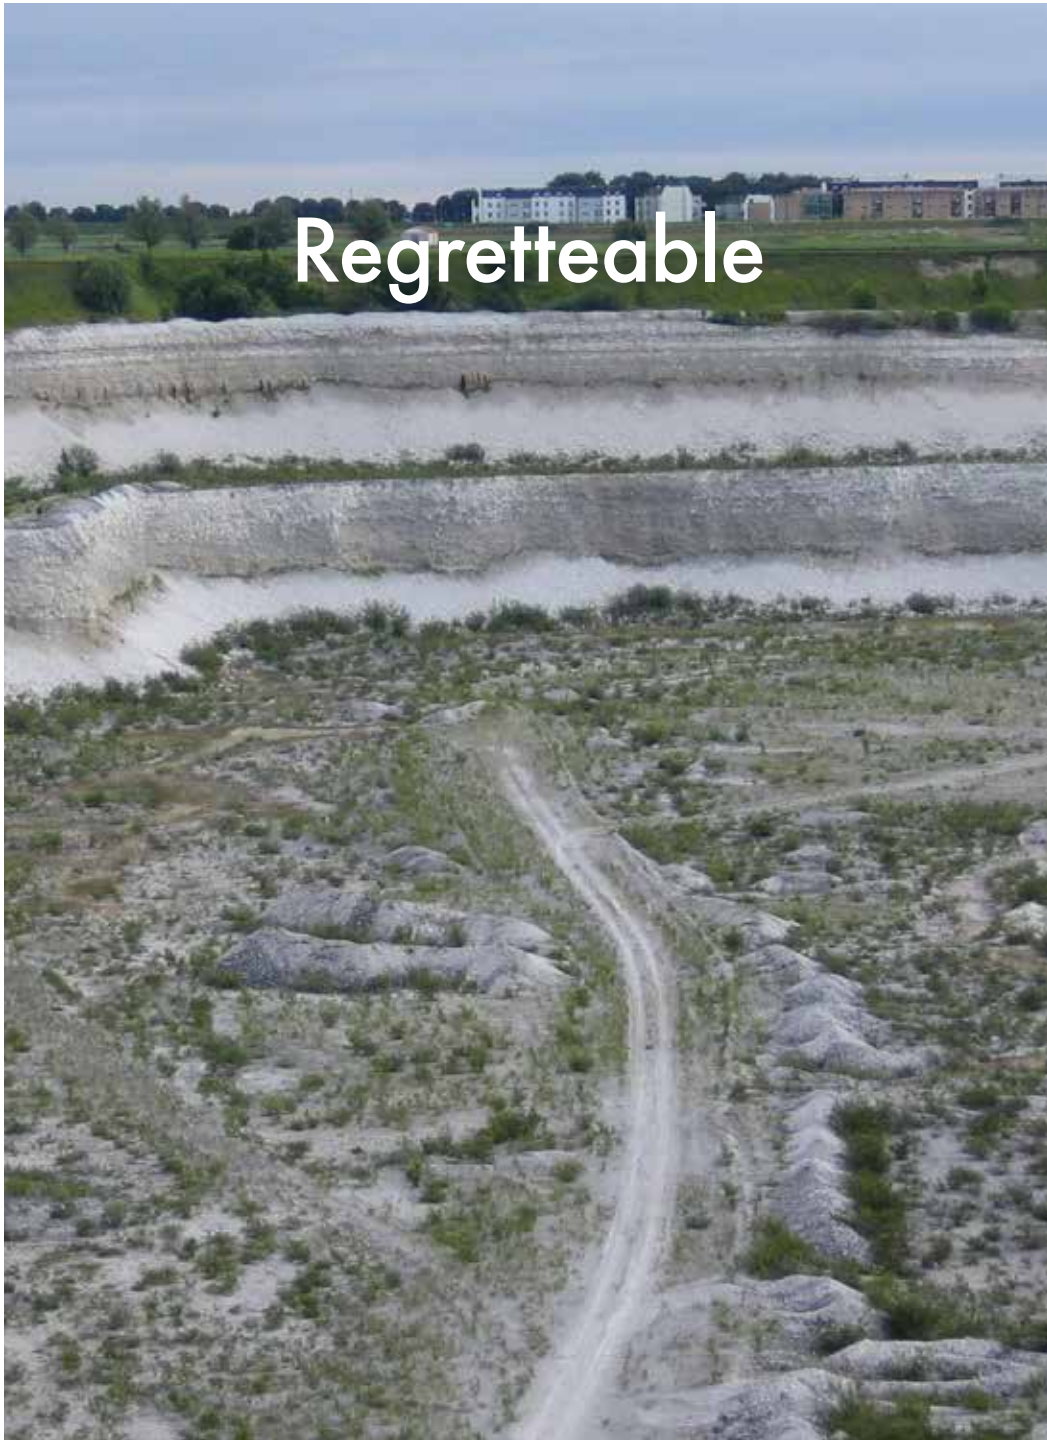

Regretteable